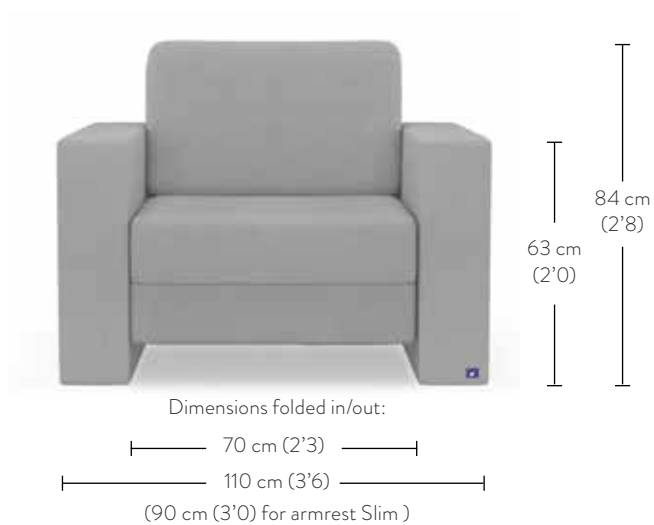

The Bruno Chair Bed

Dimensions

Packaging dimensions (identical for all armrest models)

Corpus: 90 x 75 x 95 cm (3'0 x 2'5 x 3'1); 43 kg

Accessories box: 96 x 63 x 40 cm (3'1 x 2'0 x 1'3); 24 kg