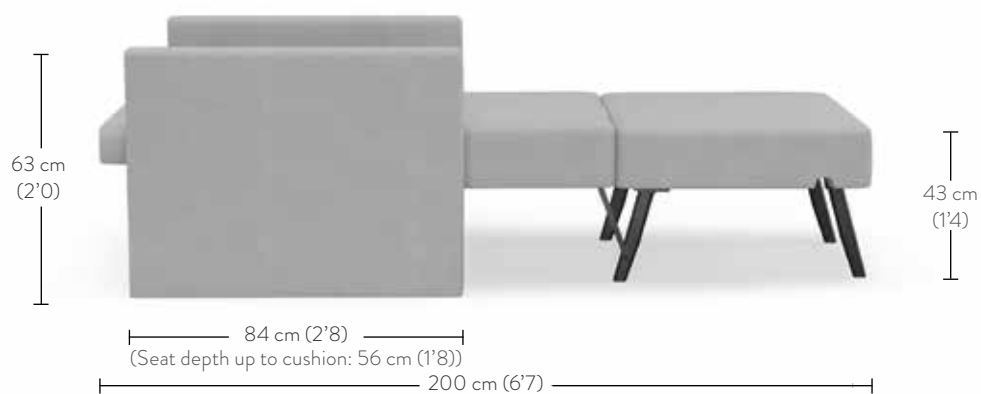

The Bruno Chair Bed

Dimensions

Packaging dimensions (identical for all armrest models)

Corpus: 90 x 75 x 95 cm (3'0 x 2'5 x 3'1); 43 kg

Accessories box: 96 x 63 x 40 cm (3'1 x 2'0 x 1'3); 24 kg