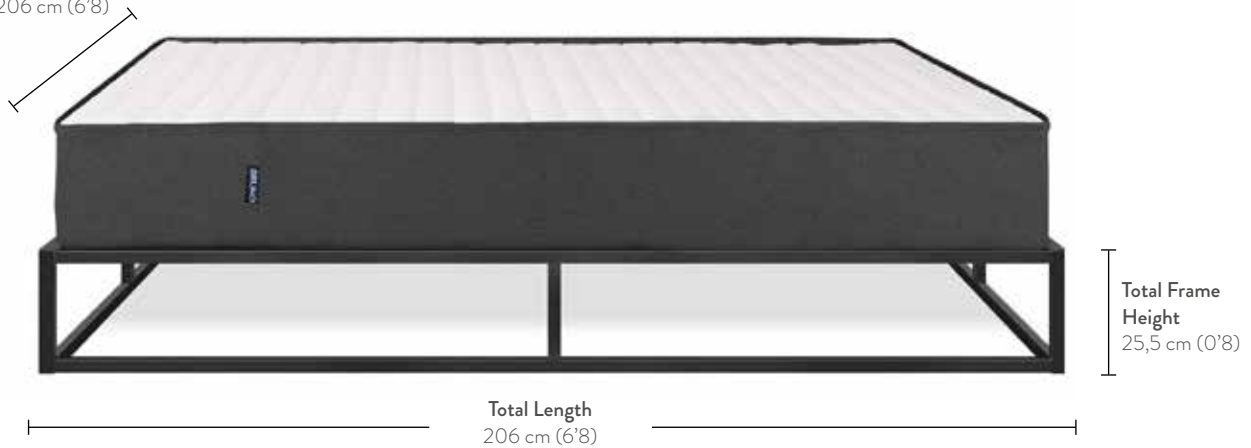

The Bruno 'Berlin' Metal Bed

Dimensions

Total Width (+ 6 cm (0'2))

140er: 146 cm (4'8)

160er: 166 cm (5'4)

180er: 186 cm (6'1)

200er: 206 cm (6'8)

Packaging dimensions

	140 x 200 cm (4'6 x 6'7)	160 x 200 cm (5'2 x 6'7)	180 x 200 cm (5'9 x 6'7)	200 x 200 cm (6'7 x 6'7)
Side Part	204 x 32 x 12 cm; 28 kg (6'7 x 1'0 x 0'4)	204 x 32 x 12 cm; 28 kg (6'7 x 1'0 x 0'4)	204 x 32 x 12 cm; 28 kg (6'7 x 1'0 x 0'4)	204 x 32 x 12 cm; 28 kg (6'7 x 1'0 x 0'4)
Cross Section	150 x 26 x 13,5 cm; 14 kg (4'9 x 0'9 x 0'4)	170 x 26 x 13 cm; 16 kg (5'6 x 0'9 x 0'4)	190 x 26 x 13 cm; 18 kg (6'2 x 0'9 x 0'4)	210 x 26 x 13 cm; 19 kg (6'9 x 0'9 x 0'4)
Mattress (rolled)	165 x 43 x 43 cm; 33 kg (5'4 x 1'4 x 1'4)	165 x 43 x 43 cm; 38 kg (5'4 x 1'4 x 1'4)	190 x 43 x 43 cm; 43 kg (6'2 x 1'4 x 1'4)	210 x 43 x 43 cm; 48 kg (6'9 x 1'4 x 1'4)
Topper (rolled)	105 x 43 x 43 cm; 7 kg (3'4 x 1'4 x 1'4)	105 x 43 x 43 cm; 8 kg (3'4 x 1'4 x 1'4)	105 x 43 x 43 cm; 9 kg (3'4 x 1'4 x 1'4)	105 x 43 x 43 cm; 10 kg (3'4 x 1'4 x 1'4)
Slatted Frame	141 x 36 x 5 cm; 13 kg (4'6 x 1'2 x 0'2)	2 x 80: 91 x 33 x 11 cm; 10 kg (3'0 x 1'1 x 0'4)	2 x 90: 91 x 33 x 11 cm; 11 kg (3'0 x 1'1 x 0'4)	2 x 100: 101 x 33 x 11 cm; 12 kg (3'3 x 1'1 x 0'4)

Delivery via 2-man handling directly to the place of use. Assembly service can be booked as an option when ordering.
www.brunointerior.co.uk/berlinbed