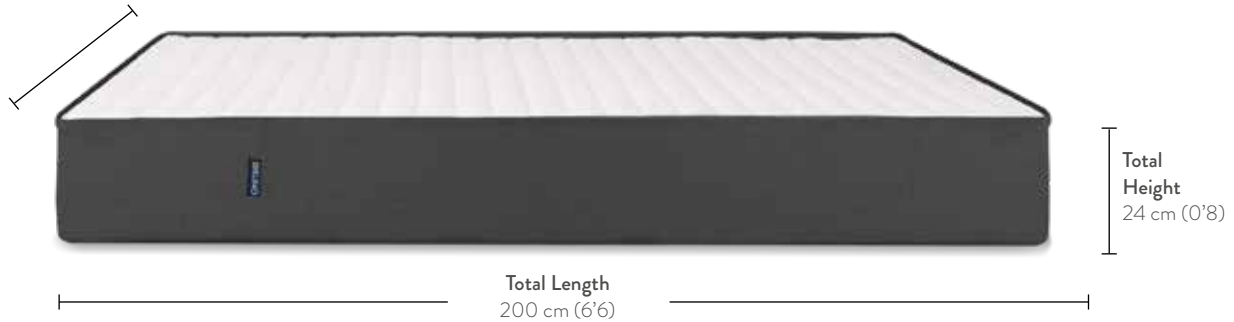

140er: 146 cm (4'8)

160er: 166 cm (5'4)

180er: 186 cm (6'1)

200er: 206 cm (6'8)

Packaging dimensions

	140 x 200 cm (4'6 x 6'7)	160 x 200 cm (5'2 x 6'7)	180 x 200 cm (5'9 x 6'7)	200 x 200 cm (6'7 x 6'7)
Side Part	204 x 32 x 12 cm; 28 kg (6'7 x 1'0 x 0'4)	204 x 32 x 12 cm; 28 kg (6'7 x 1'0 x 0'4)	204 x 32 x 12 cm; 28 kg (6'7 x 1'0 x 0'4)	204 x 32 x 12 cm; 28 kg (6'7 x 1'0 x 0'4)
Cross Section	150 x 26 x 13,5 cm; 14 kg (4'9 x 0'9 x 0'4)	170 x 26 x 13 cm; 16 kg (5'6 x 0'9 x 0'4)	190 x 26 x 13 cm; 18 kg (6'2 x 0'9 x 0'4)	210 x 26 x 13 cm; 19 kg (6'9 x 0'9 x 0'4)
Mattress (rolled)	165 x 43 x 43 cm; 33 kg (5'4 x 1'4 x 1'4)	165 x 43 x 43 cm; 38 kg (5'4 x 1'4 x 1'4)	190 x 43 x 43 cm; 43 kg (6'2 x 1'4 x 1'4)	210 x 43 x 43 cm; 48 kg (6'9 x 1'4 x 1'4)
Topper (rolled)	105 x 43 x 43 cm; 7 kg (3'4 x 1'4 x 1'4)	105 x 43 x 43 cm; 8 kg (3'4 x 1'4 x 1'4)	105 x 43 x 43 cm; 9 kg (3'4 x 1'4 x 1'4)	105 x 43 x 43 cm; 10 kg (3'4 x 1'4 x 1'4)
Slatted Frame	141 x 36 x 5 cm; 13 kg (4'6 x 1'2 x 0'2)	2 x 80: 91 x 33 x 11 cm; 10 kg (3'0 x 1'1 x 0'4)	2 x 90: 91 x 33 x 11 cm; 11 kg (3'0 x 1'1 x 0'4)	2 x 100: 101 x 33 x 11 cm; 12 kg (3'3 x 1'1 x 0'4)

Delivery via 2-man handling directly to the place of use. Assembly service can be booked as an option when ordering.
www.brunointerior.co.uk/berlinbed

The Bruno Mattress

Dimensions

Total Width
80/90/100/140
160/180/200 cm
(2'6"/3'0"/3'3"/4'6"/5'2"/5'9"/6'6")